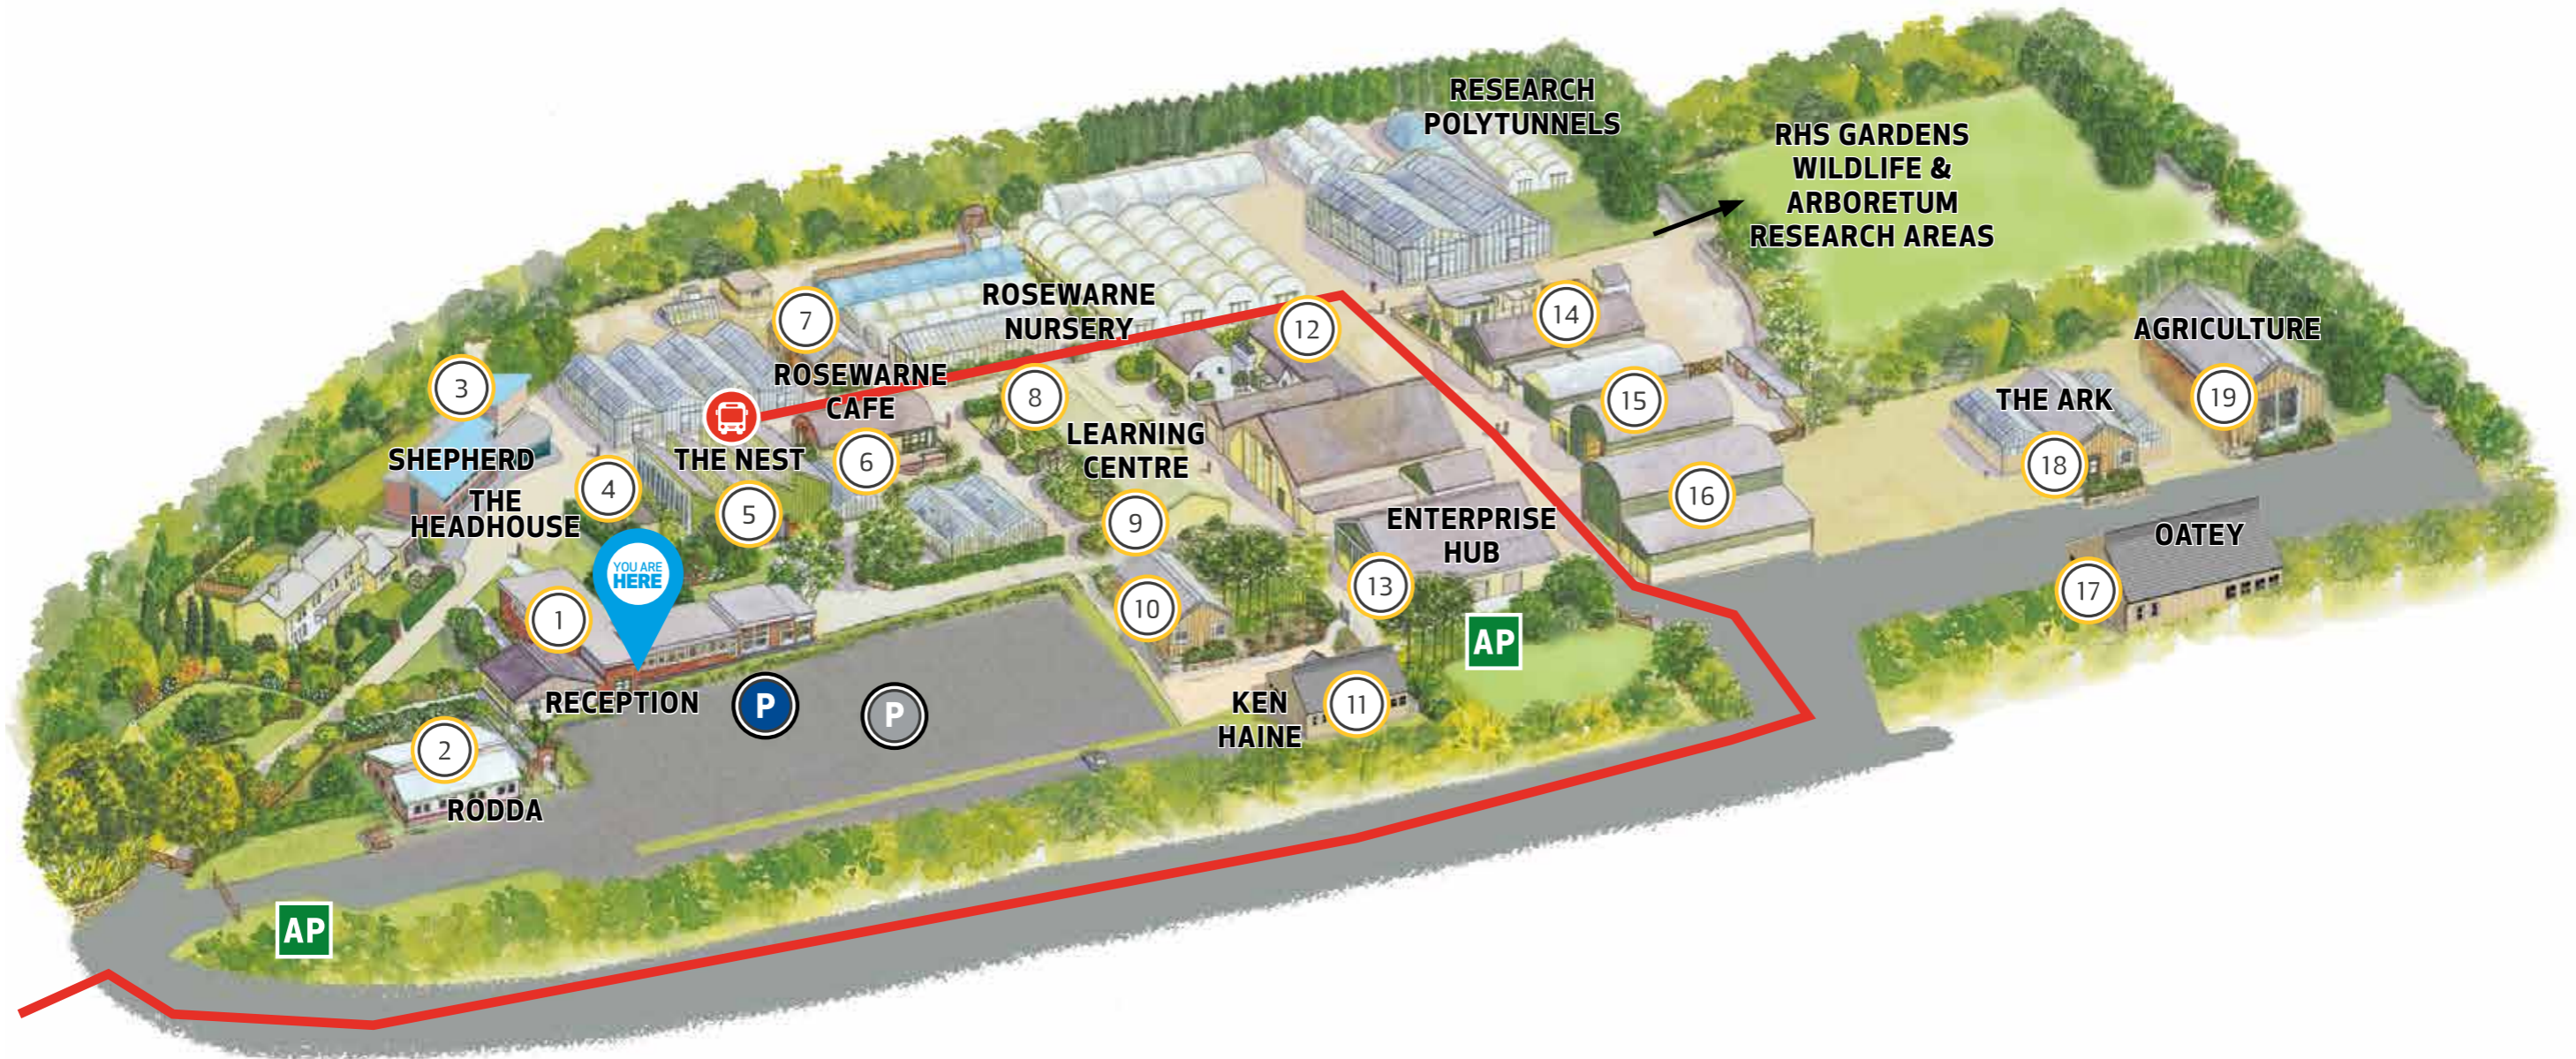

# Welcome to Duchy College Rosewarne

- |                                  |                            |                      |                      |  |                                |
|----------------------------------|----------------------------|----------------------|----------------------|--|--------------------------------|
| ① Reception                      | ⑤ The Nest                 | ⑨ Learning Centre    | ⑬ Enterprise Hub     | ⑰ Animal Management Centre & Dog Grooming Centre | Ⓟ Student parking              |
| ② Classrooms (Rodda Building)    | ⑥ Rosewarne Café           | ⑩ Floristry          | ⑭ AM2 Centre         | ⑱ Small Mammals (The Ark Building)               | Ⓟ Parking with disabled spaces |
| ③ Classrooms (Shepherd Building) | ⑦ Rosewarne Nursery Office | ⑪ Ken Haine Building | ⑮ Landscape Workshop | — Bus Route                                      | 🚌 Bus Stop                     |
| ④ The Headhouse                  | ⑧ Micropropagation Lab     | ⑫ Production Hub     | ⑯ Machine Operations | 🟩 AP Assembly Point                              |                                |